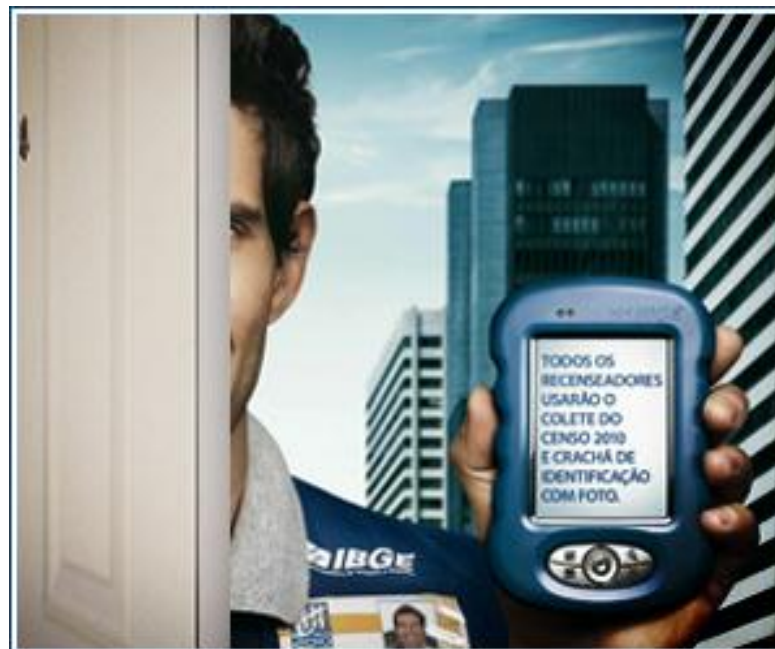

Arroba Banner